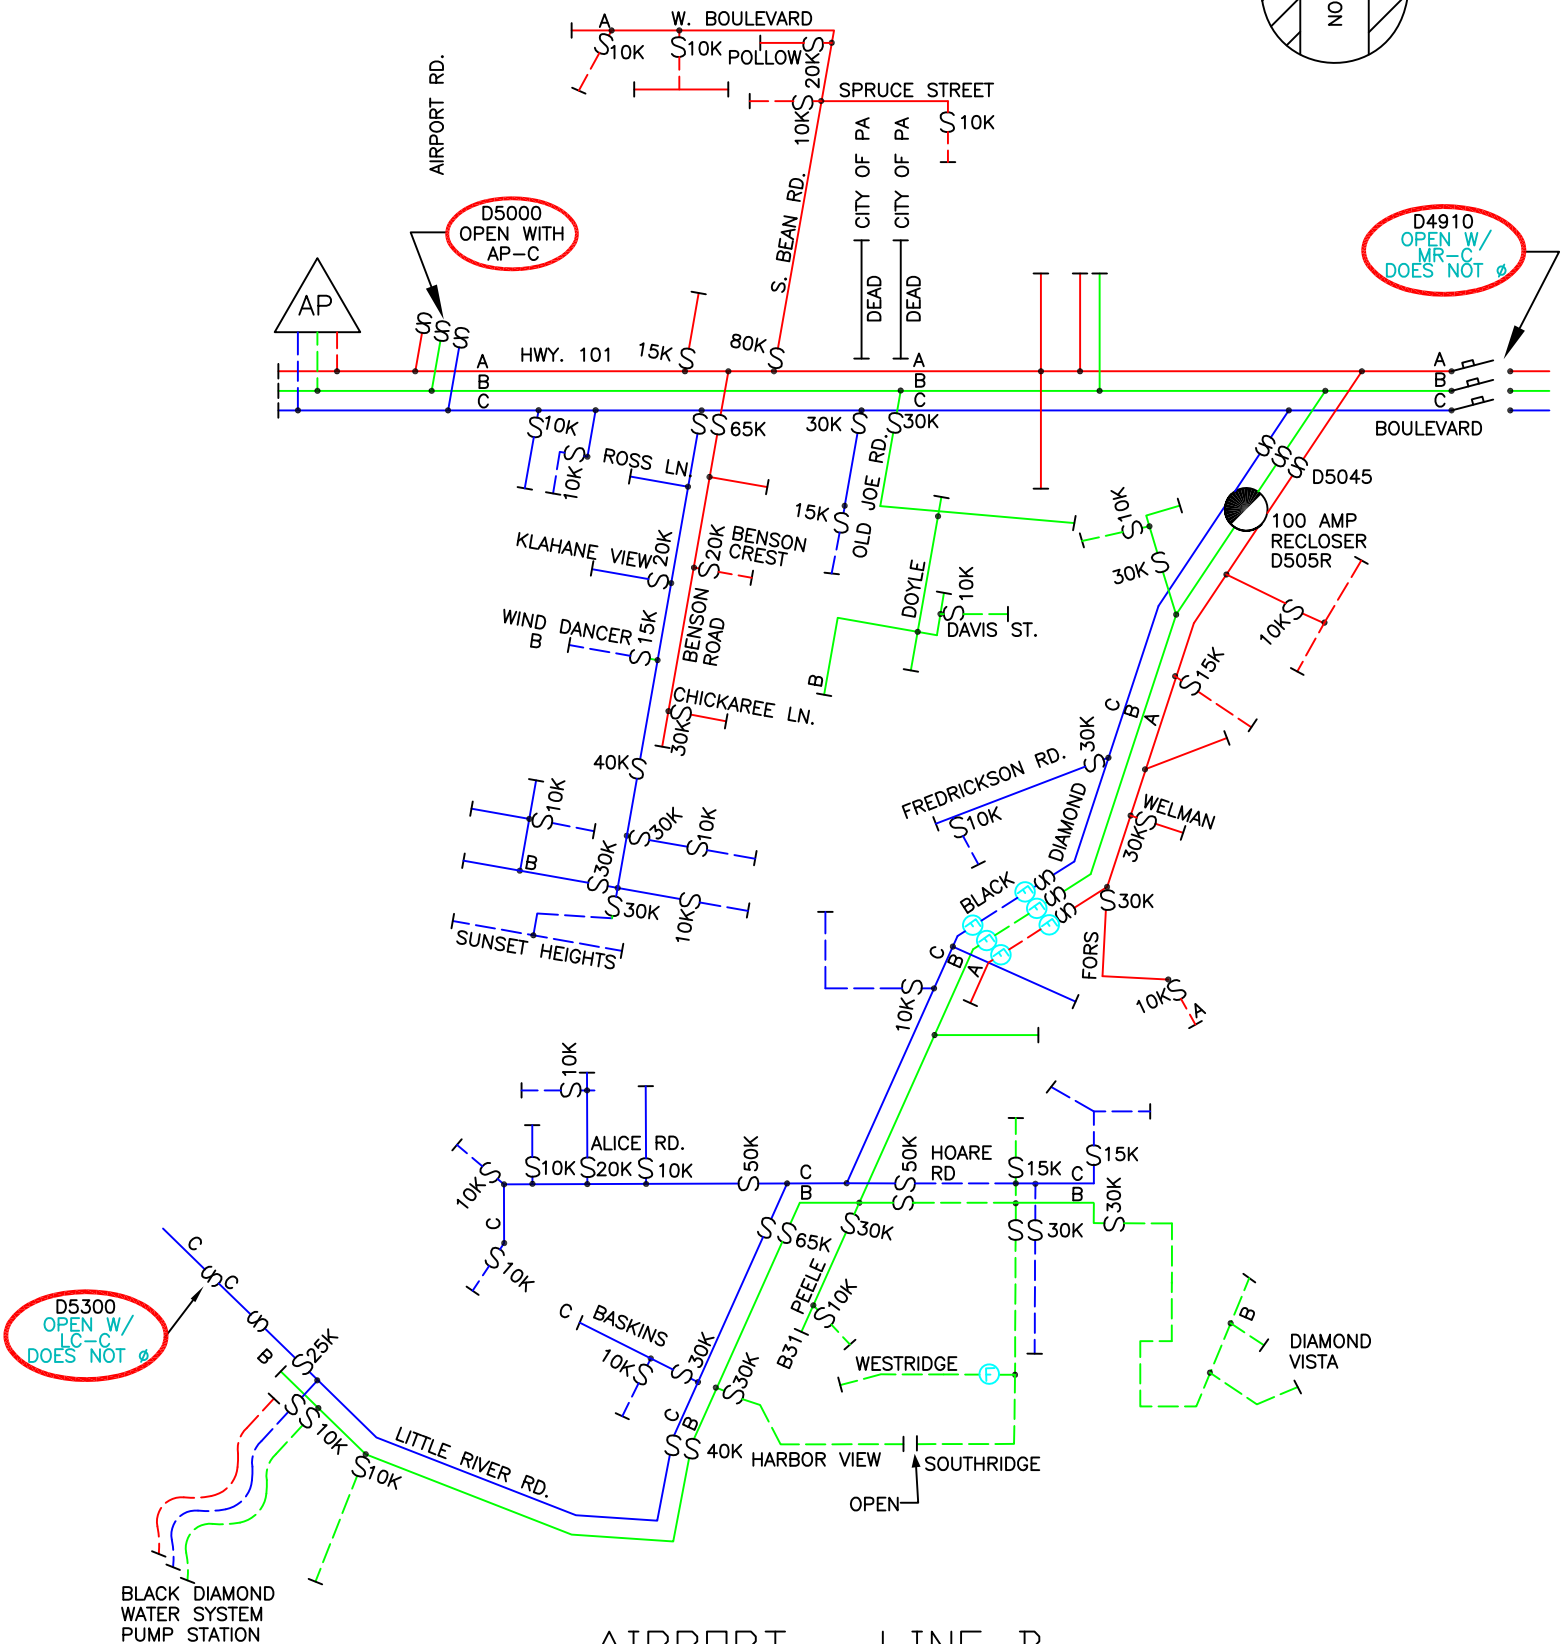

MONROE - LINE C
B2220

REVISED FEBRUARY 2021 MARY BELLONE

D4450 OPEN WITH LC-C
CABLE CUT IN CLEAR
AT J-BOX 2906318880 HURRICANE RIDGE

FEEDER TIES

D4910 OPEN W/MR-C DOES NOT PHASE
D5000 OPEN W/AP-C
D5300 OPEN W/LC-C DOES NOT PHASE

AIRPORT - LINE B
B2610